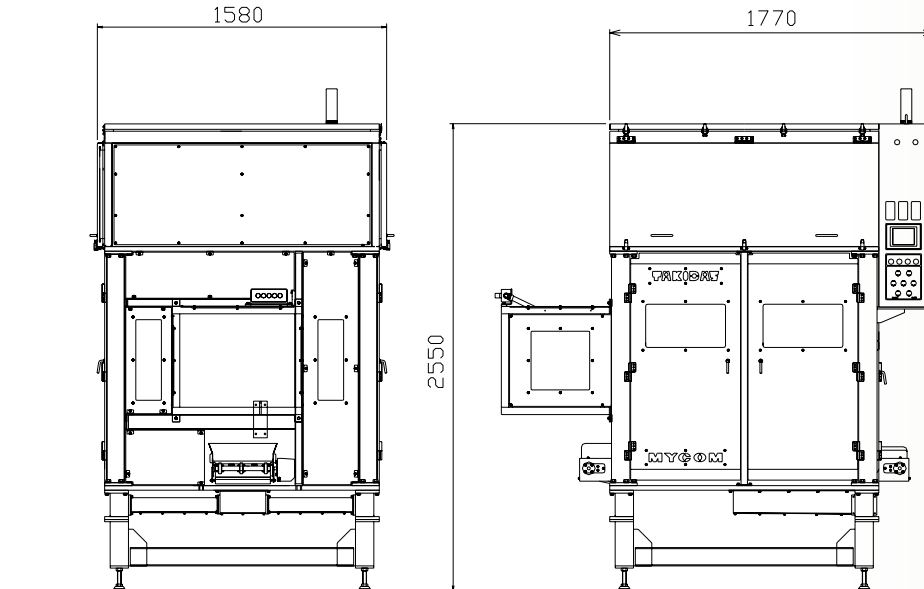

Reference drawings - TAKIDAS

Note: Above specification is subject to change without notice

specification

TORIDAS	
Capacity	maximum 1000 legs/hr, one for each left and right leg
Application	Chicken whole leg (250~550g)
Dimensions	W1,330 x L1,380 x H2,930
Power	3 ø 200V 20A 5kW 7KVA
Air	400L/min 6barG
Water	0.5L/min 1,5 barG
Options	Auto-loader system

TAKIDAS	
Capacity	maximum 700 legs/hr, one for each left and right leg
Application	Turkey whole leg (700g~2,800g by adjusting the attachment)
Dimensions	W1,580 x L1,770 x H2,550
Power	3 ø 200V 30A 8kW 10KVA
Air	500L/min 6barG
Options	Auto-loader system

Note: Above specification is subject to change without notice