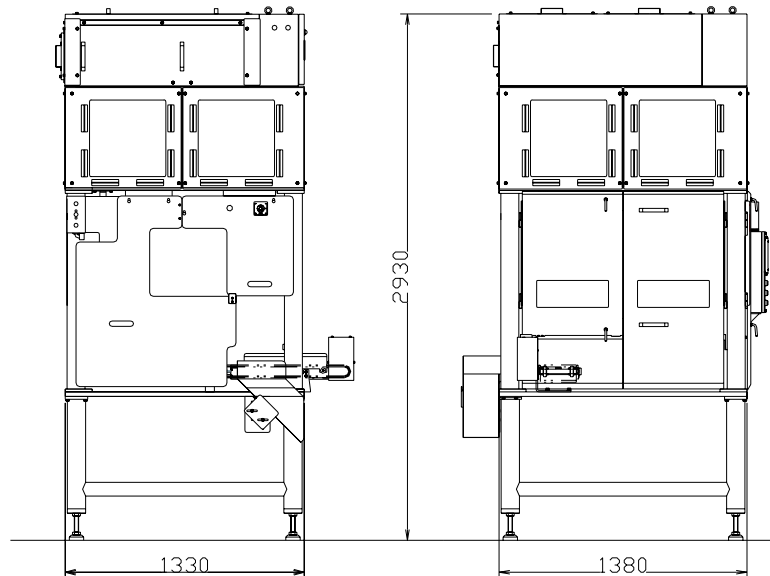

Reference drawings - TORIDAS