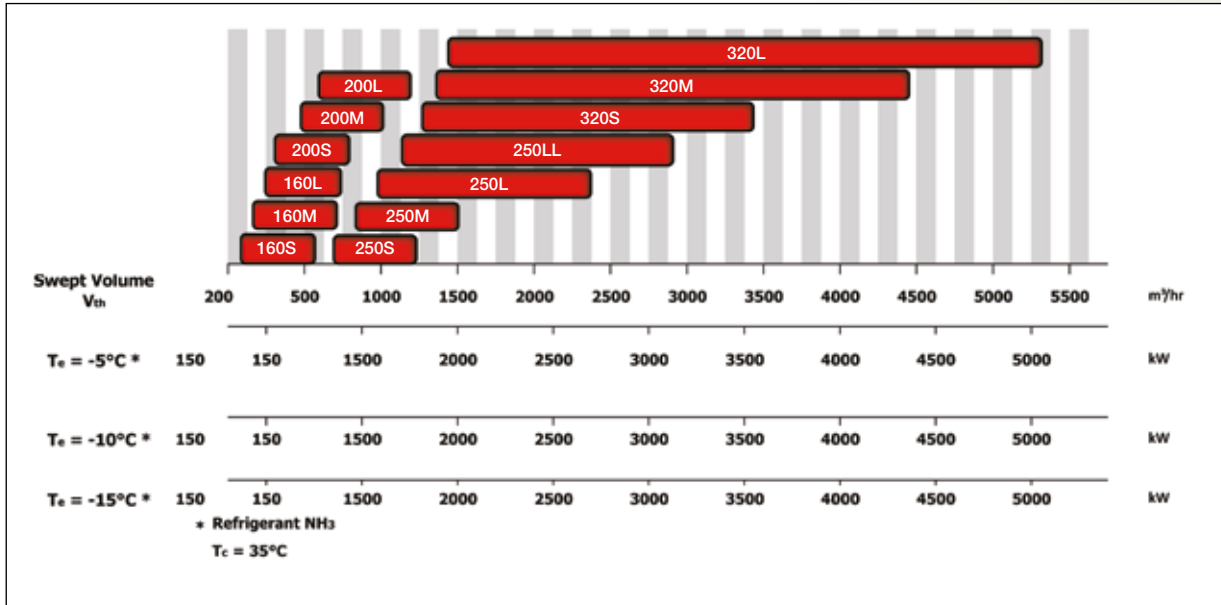

All information is subject to change without previous notice.

ITEM	LIMIT VALUE		REMARKS
Maximum Discharge Gas Pressure [barG]	22		
Maximum Suction Gas Pressure [barG]	5,88		
Minimum Suction Gas Pressure [barG]	-0,8		
Maximum Compression Ratio [-]	L Port	6	
	M Port	10	
	H Port	15	
Maximum Suction Gas Temperature [°C]	85		"Please consult Mayekawa to go outside the design limit."
Maximum Discharge Gas Temperature [°C]	90		"Please consult Mayekawa to go outside the design limit."
Minimum Suction Gas Temperature [°C]	-60		
Maximum Suction Super Heat [K]	30		Discharge temperature limit has higher priority than suction superheat limit.
Maximum Oil Supply Temperature to bearing [°C]	60		In operation more than 13 mm²/s viscosity is required.
Maximum Male Rotor Speed [rpm]	250LL and smaller	4 500	
	320	3 600