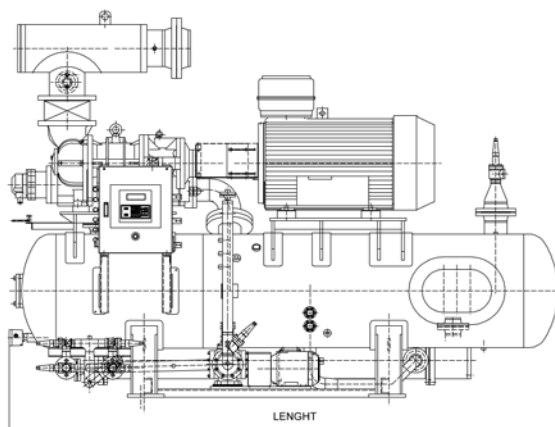

SCV-Series

of MAYEKAWA is well known in the world of industrial refrigeration as a thoroughly reliable and easy to maintain oil injected screw compressor package which delivers the highest performance during its lifetime of operation. The use of the SCV-Series in thousands of refrigeration installations worldwide is testimony to its quality.

All MAYEKAWA units are built with the utmost care and attention to deliver a quality product to customers, meeting the latest standards and demands of the various markets in which MAYEKAWA is present. Alongside the standard range of units, MAYEKAWA can also deliver tailor made packages to fulfill all scope of supply demands, following various norms, and specific end-user system concepts.

The commitment of MAYEKAWA to deliver a trustworthy item of equipment ensures that all units are constructed with the highest quality components, thereby ensuring MAYEKAWA compressors deliver the best possible efficiency and reliability.

UNIT TYPE	PROVISIONAL WEIGHT (kg)	PROVISIONAL LENGHT (mm)	HEIGHT (mm)	WIDTH (mm)
160S	3200	3100	2100	1300
160M	3300	3100	2100	1300
160L	3400	3100	2100	1300
200S	3800	3300	2400	1600
200M	3900	3300	2400	1600
200L	4000	3300	2400	1600
250S	5700	3700	3000	1900
250M	6000	3700	3000	1900
250L	6300	3700	3000	1900
250VLLD	8200	4200	3200	2100
320S	8500	4800	3600	2000
320M	9000	4800	3600	2000
320L	9500	4800	3600	2000

"For reference use only! The dimensions indicated and the components depicted on our reference units do not necessarily correspond with the dimensions and /or components of your project"