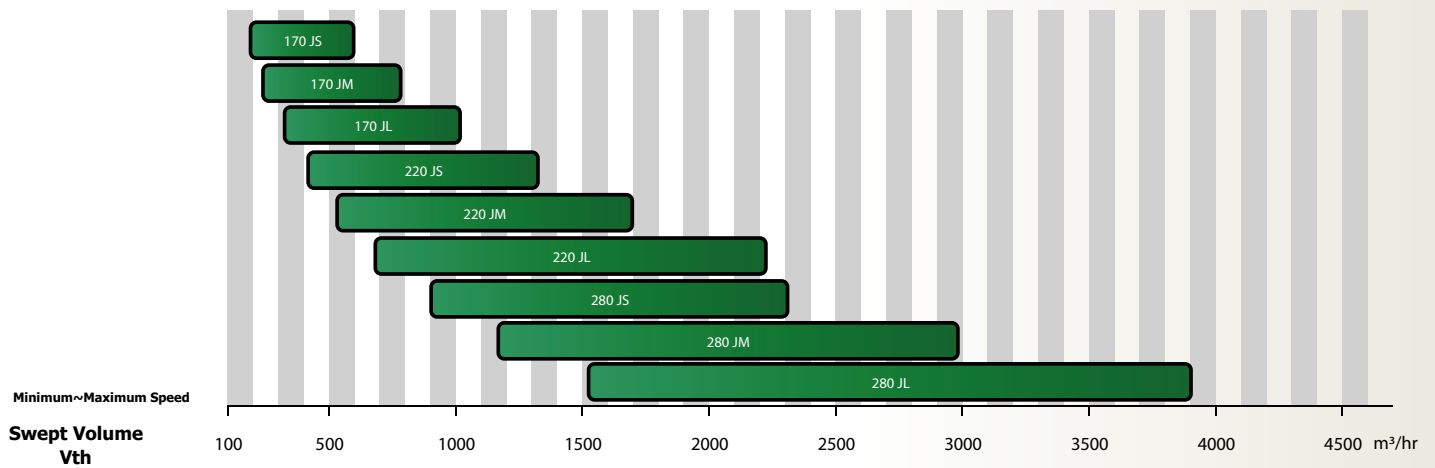

170J			220J			280J			
	S	M	L	S	M	L	S	M	L	
Refrigerant	NH3, HFC, CO2 and HC									
Bare compressor weight	kg	685	715	760	1255	1315	1385	2285	2435	2585
Minimum rotation	rpm	1450								
Maximum rotation	rpm	4500						3600		
Displacement @2950rpm	m3/h	390	506	659	856	1113	1447	1886	2450	3190
Design pressure	barG	35								
Maximum suction pressure	barG	10								
Minimum suction pressure	barG	-0,8								
Maximum discharge pressure	barG	32								
Capacity control	S type and M type; 25% to 100% / L type; 30% to 100%									
Step Vi control	Standard; 2.5 to 5.0 / Low Vi model; 2.0 to 3.5									
Minumum suction temperature	°C	-50								
Maximum discharge temperature	°C	100								
Integrated suction check valve	-	o			o			x		
Integrated solenoid valve	-	o			o			x