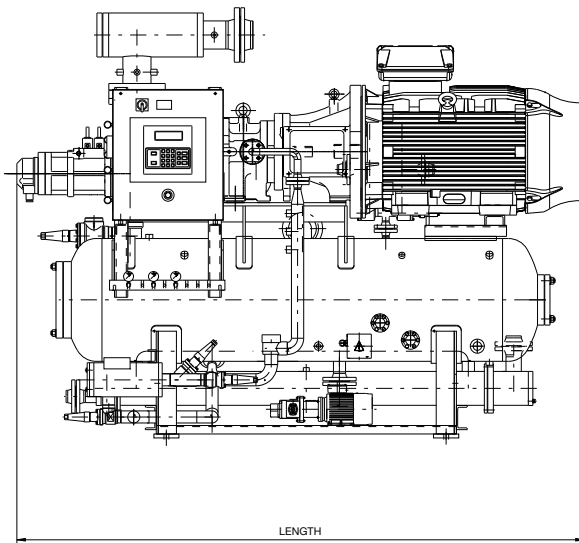

The J-series

with its innovative new rotor profile will revolutionize the refrigeration industry. With this winning design, our focus being driven towards energy efficiency, the COP (Coefficient of Performance) has even surpassed MAYEKAWA's high standards.

New J profile engineering allows a more proficient meshing between the lobes, which are now 5 and 6 for male and female respectively. The end result is superior performance.

The J-series basically adopts three V_i values of 2.50, 3.50, and 5.00. The J-series compressors are designed to automatically adjust V_i according to operating conditions using the controller.

The J-Series is a very efficient screw compressor design compared to others operating at single stage economized operating conditions, or even a conventional two stage arrangement. This makes your plant design simpler, saves space, and is more cost effective.

UNIT TYPE	WEIGHT (kg)	WIDTH (mm)	LENGTH (mm)	HEIGHT (mm)
170JS	3250	1500	2820	2145
170JM	3500	1500	2750	2145
170JL	3600	1500	2690	2145
220JS	6000	1600	4010	2700
220JM	6400	1600	4010	2700
220JL	6600	1600	4010	2700
280JS	10600	2100	5000	3000
280JM	11200	2100	5000	3000
280JL	12000	2100	5000	3000