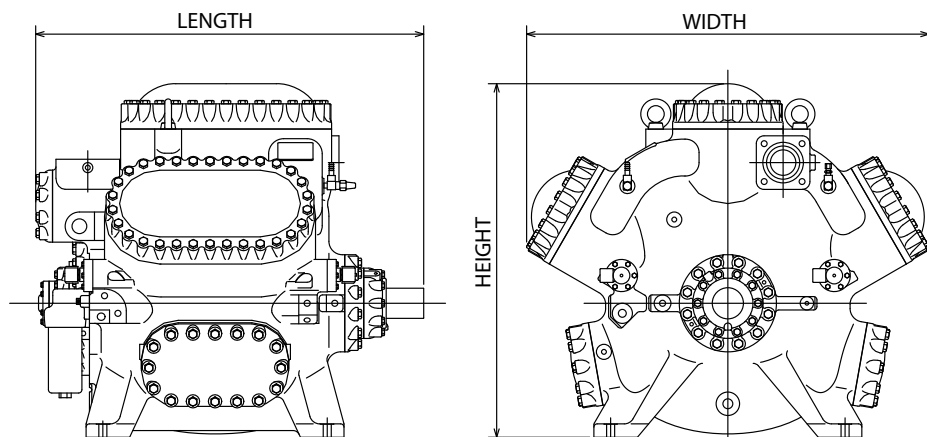

The HS series can be used in a wide range of pressures and speeds.

MAYEKAWA HS series compressors directly contribute in achieving your plant energy reduction plan.

UNIT TYPE	WEIGHT (kg)	WIDTH (mm)	LENGTH (mm)	HEIGHT (mm)
4HS	-	-	-	-
6HS ¹⁾	1800	1200	1160	1055